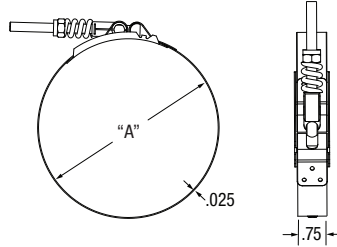

Spring-Loaded T-Bolt Band Clamp

Heavy-duty, spring-loaded T-Bolt clamp for constant tension performance.

0.75" Band Width | 0.25" Plated Steel Bolt | With or Without Bridge | Diameter Range 2.06" – 6.31"

SPRING T-BOLT

0.25" Plated Steel T-Bolt
0.75" Stainless Steel Band

SPRING T-BOLT W/BRIDGE

0.25" Plated Steel T-Bolt w/Bridge
0.75" Stainless Steel Band

ALL 316 SS SPRING T-BOLT

0.25" 316 Stainless Steel T-Bolt
0.75" 316 Stainless Steel Band

Nominal Diameter		SPRING T-BOLT		SPRING T-BOLT W / BRIDGE		ALL 316 SS SPRING T-BOLT		inches		mm	
inches	mm	Brand PN	Global PN	Brand PN	Global PN	Brand PN	Global PN	min	max	min	max
2.19	56	250-65	0363 0005 056	250-65B	0363 0002 055	250-65-316	0363 0003 056	2.06	2.31	52.32	58.67
2.25	57	250-66	0363 0008 057	250-66B	0363 0009 057	250-66-316	0363 0010 057	2.13	2.38	54.10	60.45
2.31	59	250-67	0363 0007 059	250-67B	0363 0008 060	250-67-316	0363 0009 060	2.19	2.50	55.63	63.50
2.38	60	250-68	0363 0007 060	250-68B	0363 0011 061	250-68-316	0363 0012 061	2.25	2.56	57.15	65.02
2.50	63	250-69	0363 0003 063	250-69B	0363 0002 063	250-69-316	0363 0005 063	2.31	2.63	58.67	66.55
2.50	64	250-70	0363 0022 064	250-70B	0363 0012 064	250-70-316	0363 0023 064	2.38	2.69	60.45	68.33
2.56	66	250-71	0363 0003 066	250-71B	0363 0007 066	250-71-316	0363 0007 079	2.44	2.75	61.98	69.85
2.63	67	250-72	0363 0008 067	250-72B	0363 0009 067	250-72-316	0363 0010 067	2.50	2.81	63.50	71.37
2.63	69	250-73	0363 0005 069	250-73B	0363 0003 069	250-73-316	0363 0010 069	2.56	2.87	65.02	72.90
2.69	71	250-74	0363 0010 071	250-74B	0363 0005 071	250-74-316	0363 0011 071	2.63	2.94	66.80	74.68
2.81	72	250-75	0363 0007 072	250-75B	0363 0005 072	250-75-316	0363 0010 072	2.69	3.00	68.33	76.20
2.81	74	250-76	0363 0003 074	250-76B	0363 0014 074	250-76-316	0363 0002 074	2.75	3.06	69.85	77.72
2.94	75	250-77	0363 0003 075	250-77B	0363 0000 075	250-77-316	0363 0007 075	2.81	3.13	71.37	79.25
3.00	77	250-78	0363 0008 077	250-78B	0363 0013 077	250-78-316	0363 0014 077	2.88	3.19	73.15	81.03
3.13	79	250-79	0363 0004 079	250-79B	0363 0002 079	250-79-316	0363 0003 079	2.94	3.25	74.68	82.55
3.13	80	250-80	0363 0005 080	250-80B	0363 0007 080	250-80-316	0363 0008 080	3.00	3.31	76.20	84.07
3.25	82	250-81	0363 0009 082	250-81B	0363 0007 082	250-81-316	0363 0012 082	3.06	3.38	77.72	85.60
3.25	83	250-82	0363 0008 083	250-82B	0363 0014 083	250-82-316	0363 0015 083	3.13	3.44	79.50	87.38
3.31	85	250-83	0363 0003 085	250-83B	0363 0002 085	250-83-316	0363 0009 085	3.19	3.50	81.03	88.90
3.38	86	250-84	0363 0005 086	250-84B	0363 0003 086	250-84-316	0363 0004 086	3.25	3.56	82.55	90.42
3.44	88	250-85	0363 0003 088	250-85B	0363 0005 088	250-85-316	0363 0007 088	3.31	3.63	84.07	92.20
3.50	90	250-86	0363 0012 090	250-86B	0363 0013 090	250-86-316	0363 0014 090	3.38	3.69	85.85	93.73
3.56	91	250-87	0363 0002 091	250-87B	0363 0005 091	250-87-316	0363 0001 091	3.44	3.75	87.38	95.25
3.69	93	250-88	0363 0002 093	250-88B	0363 0007 093	250-88-316	0363 0008 093	3.50	3.81	88.90	96.77
3.69	94	250-89	0363 0003 094	250-89B	0363 0010 094	250-89-316	0363 0011 094	3.56	3.88	90.42	98.55
3.75	96	250-90	0363 0009 096	250-90B	0363 0007 096	250-90-316	0363 0012 096	3.63	3.94	92.20	100.08
3.88	98	250-91	0363 0010 098	250-91B	0363 0011 098	250-91-316	0363 0012 098	3.69	4.00	93.73	101.60
3.88	99	250-92	0363 0003 094	250-92B	0363 0011 099	250-92-316	0363 0002 099	3.75	4.06	95.25	103.12
4.00	101	250-93	0363 0003 101	250-93B	0363 0004 101	250-93-316	0363 0005 101	3.81	4.13	96.77	104.65
4.00	102	250-94	0363 0012 102	250-94B	0363 0013 102	250-94-316	0363 0014 102	3.88	4.19	98.55	106.43
4.13	104	250-95	0363 0005 104	250-95B	0363 0003 104	250-95-316	0363 0004 104	3.94	4.25	100.08	107.95
4.19	106	250-96	0363 0003 106	250-96B	0363 0002 106	250-96-316	0363 0006 106	4.00	4.31	101.60	109.47
4.19	107	250-97	0363 0003 107	250-97B	0363 0002 107	250-97-316	0363 0007 107	4.06	4.38	103.12	111.00
4.31	109	250-98	0363 0003 109	250-98B	0363 0002 109	250-98-316	0363 0010 109	4.13	4.44	104.65	112.78
4.31	110	250-99	0363 0010 110	250-99B	0363 0011 110	250-99-316	0363 0012 110	4.19	4.50	106.43	114.30
4.38	112	250-100	0363 0008 112	250-100B	0363 0014 112	250-100-316	0363 0007 112	4.25	4.56	107.95	115.82
4.63	118	250-104	0363 0005 118	250-104B	0363 0007 118	250-104-316	0363 0008 118	4.50	4.81	114.30	122.17
4.94	125	250-108	0363 0004 125	250-108B	0363 0005 125	250-108-316	0363 0007 125	4.75	5.06	120.65	128.52
5.13	131	250-112	0363 0007 131	250-112B	0363 0008 131	250-112-316	0363 0009 131	5.00	5.31	127.00	134.87
5.38	137	250-116	0363 0012 137	250-116B	0363 0014 137	250-116-316	0363 0015 137	5.25	5.56	133.35	141.22
5.69	144	250-120	0363 0008 144	250-120B	0363 0009 144	250-120-316	0363 0010 144	5.50	5.81	139.70	147.57
5.81	148	250-124	0363 0003 150	250-124B	0363 0004 150	250-124-316	0363 0007 150	5.75	6.06	146.05	153.92
6.13	155	250-128	0363 0001 156	250-128B	0363 0005 156	250-128-316	0363 0006 156	6.00	6.31	152.40	160.27