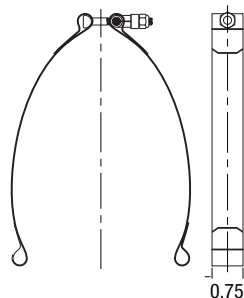

Strap Clamp

Strap clamps with T-bolt closure in flat or round, in custom lengths and shapes.

0.75" 300-Series Stainless Steel Band | 0.25" Plated Hardware | Custom Lengths

48-SERIES STRAP CLAMPS
 300-Series Stainless Steel
 0.75" Band Width
 T-Bolt and Trunnion Style

Strap Length		48-SERIES STRAP		Band Material	Band Width		Description
inches	mm	Brand PN	Global PN		inches	mm	
7.19	183	48-700A	0375 0030 000	300 Series SS	0.75	19	T-bolt band strap half, plated carbon steel hardware
7.19	183	48-700B	0375 0029 000	300 Series SS	0.75	19	Trunnion band strap half, plated carbon steel hardware
8.19	208	48-600A	0375 0034 000	300 Series SS	0.75	19	T-bolt band strap half, 300-Series stainless hardware
8.19	208	48-600B	0375 0032 000	300 Series SS	0.75	19	Trunnion band strap half, 300-Series stainless hardware
9.25	235	48-913A	0375 0028 000	300 Series SS	0.75	19	T-Bolt band strap half, plated carbon steel hardware
9.25	235	48-913B	0375 0027 000	300 Series SS	0.75	19	Trunnion band strap half, plated carbon steel hardware
10.50	267	48-1496A	0375 0036 000	300 Series SS	0.75	19	T-Bolt band strap half, plated carbon steel hardware
10.50	267	48-1496B	0375 0035 000	300 Series SS	0.75	19	Trunnion band strap half, plated carbon steel hardware

Spring-Loaded Barrel Band Clamp

- | Heavy-Duty constant-seal clamp design
- | Fully rounded edges to protect hoses
- | Diameter ranges from 1" to 6.5"
- | .025" x 3/4" 300-Series SS band (w/optional shoe)
- | M6-1mm hex screw, barrel nut and trunnion are CRS zinc-plated

Barrel Band Clamp (Black Powder Coated)

- | Heavy-duty clamp design
- | Constant seal hot or cold
- | Diameter ranges from 1" to 6.5"
- | .025" x 3/4" 300 stainless steel band
- | Available in powder coated colors
- | Allen screw, barrel nut and trunnion are zinc-plated carbon steel