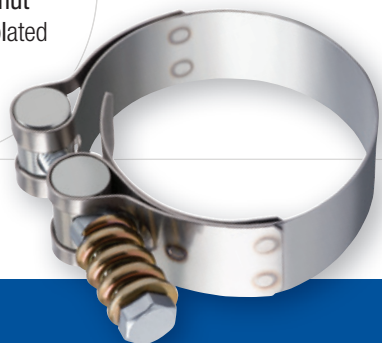

Strap Clamp

Strap clamps with T-bolt closure in flat or round, in custom lengths and shapes.

0.75" 300-Series Stainless Steel Band | 0.25" Plated Hardware | Custom Lengths

48-SERIES STRAP CLAMPS
 300-Series Stainless Steel
 0.75" Band Width
 T-Bolt and Trunnion Style

Strap Length		48-SERIES STRAP		Band Material	Band Width		Description
inches	mm	Brand PN	Global PN		inches	mm	
7.19	183	48-700A	0375 0030 000	300 Series SS	0.75	19	T-bolt band strap half, plated carbon steel hardware
7.19	183	48-700B	0375 0029 000	300 Series SS	0.75	19	Trunnion band strap half, plated carbon steel hardware
8.19	208	48-600A	0375 0034 000	300 Series SS	0.75	19	T-bolt band strap half, 300-Series stainless hardware
8.19	208	48-600B	0375 0032 000	300 Series SS	0.75	19	Trunnion band strap half, 300-Series stainless hardware
9.25	235	48-913A	0375 0028 000	300 Series SS	0.75	19	T-Bolt band strap half, plated carbon steel hardware
9.25	235	48-913B	0375 0027 000	300 Series SS	0.75	19	Trunnion band strap half, plated carbon steel hardware
10.50	267	48-1496A	0375 0036 000	300 Series SS	0.75	19	T-Bolt band strap half, plated carbon steel hardware
10.50	267	48-1496B	0375 0035 000	300 Series SS	0.75	19	Trunnion band strap half, plated carbon steel hardware

Spring-Loaded Barrel Band Clamp

- | Heavy-Duty constant-seal clamp design
- | Fully rounded edges to protect hoses
- | Diameter ranges from 1" to 6.5"
- | .025" x 3/4" 300-Series SS band (w/optional shoe)
- | M6-1mm hex screw, barrel nut and trunnion are CRS zinc-plated

Barrel Band Clamp (Black Powder Coated)

- | Heavy-duty clamp design
- | Constant seal hot or cold
- | Diameter ranges from 1" to 6.5"
- | .025" x 3/4" 300 stainless steel band
- | Available in powder coated colors
- | Allen screw, barrel nut and trunnion are zinc-plated carbon steel